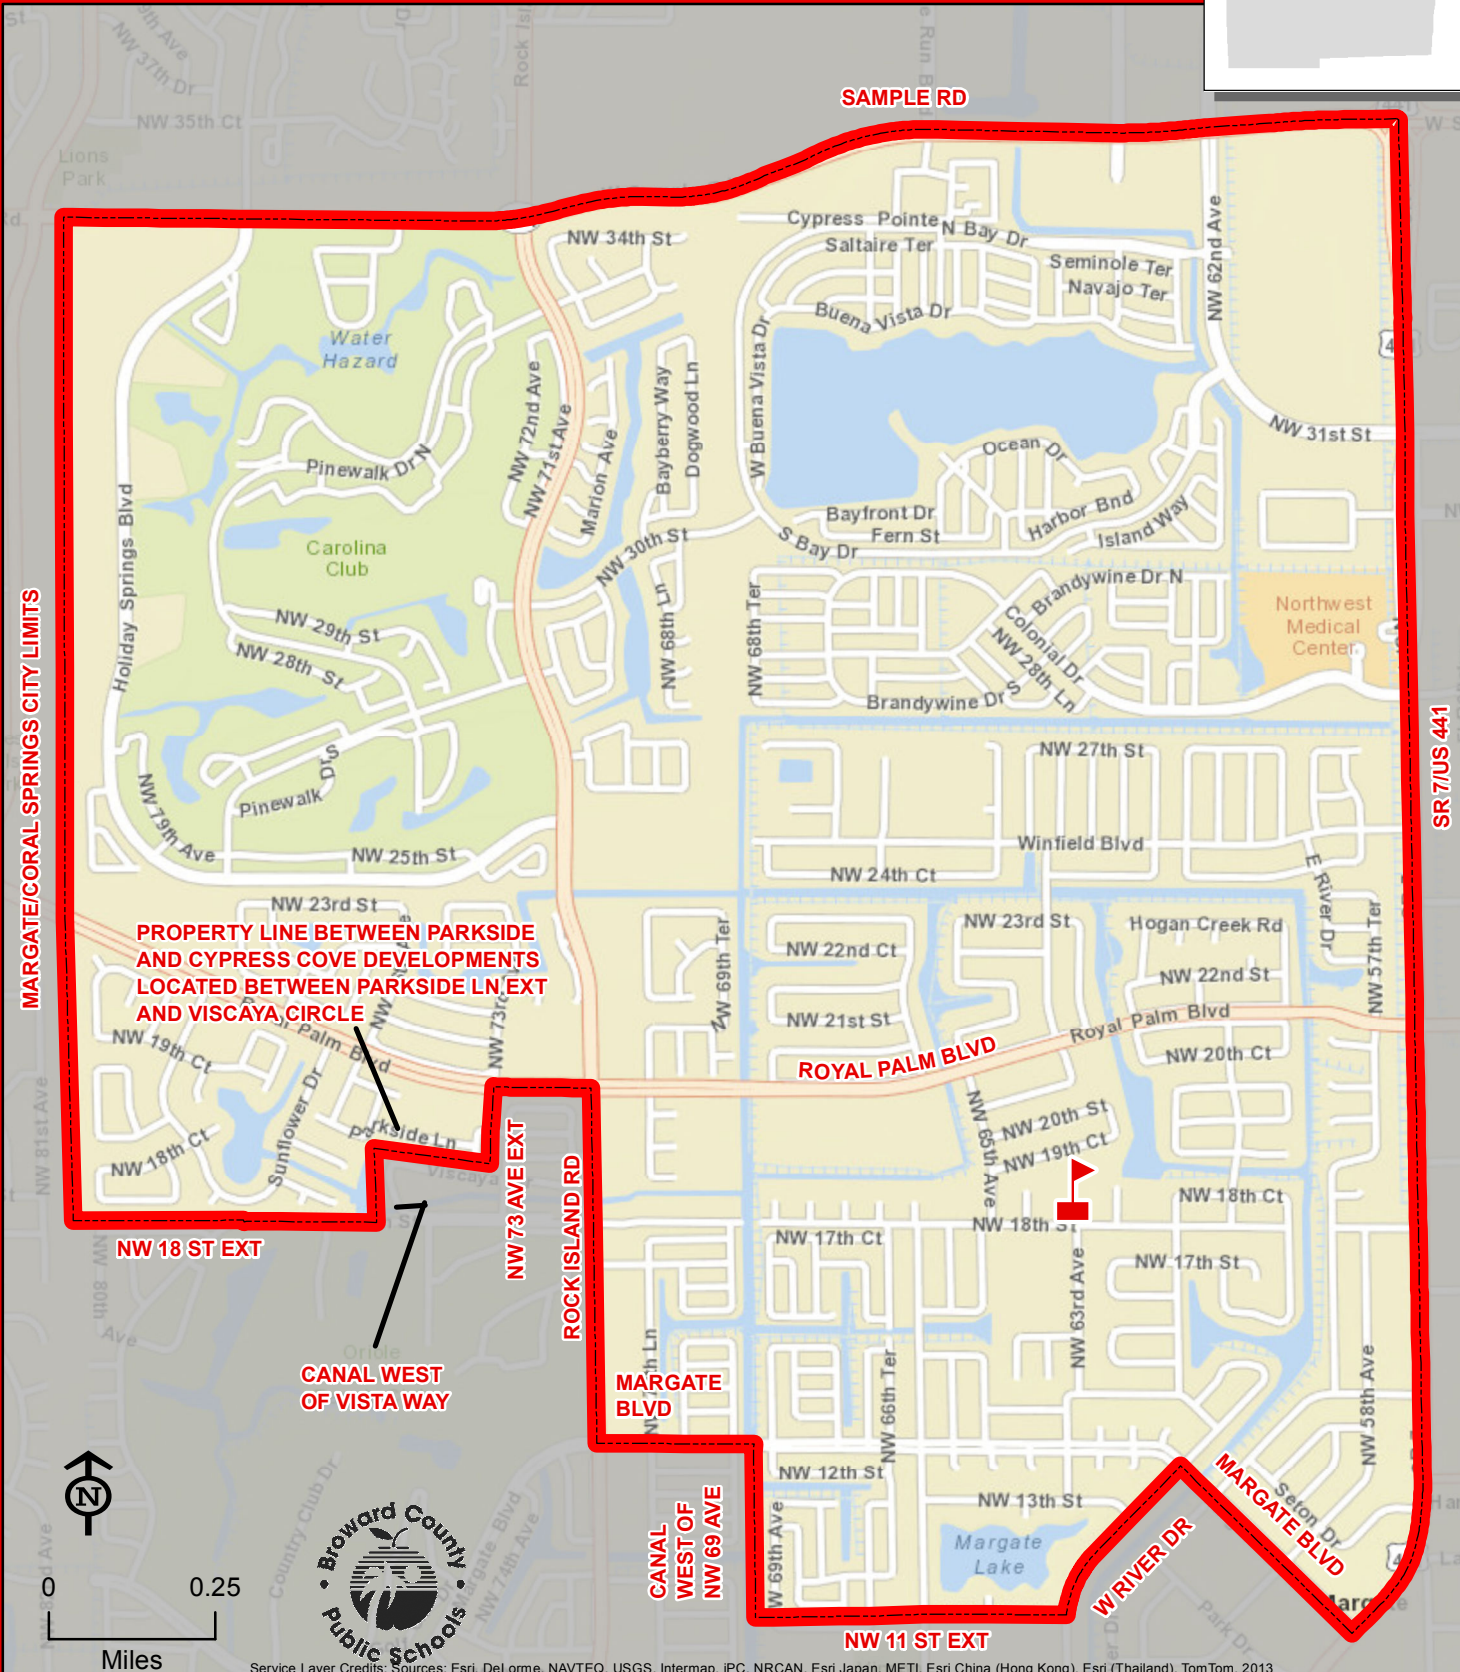

MARGATE ELEMENTARY SCHOOL

6300 NW 18 STREET
 MARGATE, FLORIDA 33063
 754-322-6900

MARGATE/CORAL SPRINGS CITY LIMITS

SR 7105 441

MARGATE

PROPERTY LINE BETWEEN PARKSIDE AND CYPRESS COVE DEVELOPMENTS LOCATED BETWEEN PARKSIDE LN, EXT AND VISCAYA CIRCLE

NW 18 ST EXT

CANAL WEST OF VISTA WAY

NW 73 AVE EXT

ROCK ISLAND RD

MARGATE BLVD

CANAL WEST OF NW 69 AVE

ROYAL PALM BLVD

NW 11 ST EXT

W RIVER DR

MARGATE BLVD

Service Layer Credits: Sources: Esri, DeLorme, NAVTEQ, USGS, Intermap, IPC, NRCAN, Esri Japan, METI, Esri China (Hong Kong), Esri (Thailand), TomTom, 2013

THIS MAP IS FOR CONCEPTUAL PURPOSES ONLY AND SHOULD NOT BE USED FOR LEGAL BOUNDARY DETERMINATIONS